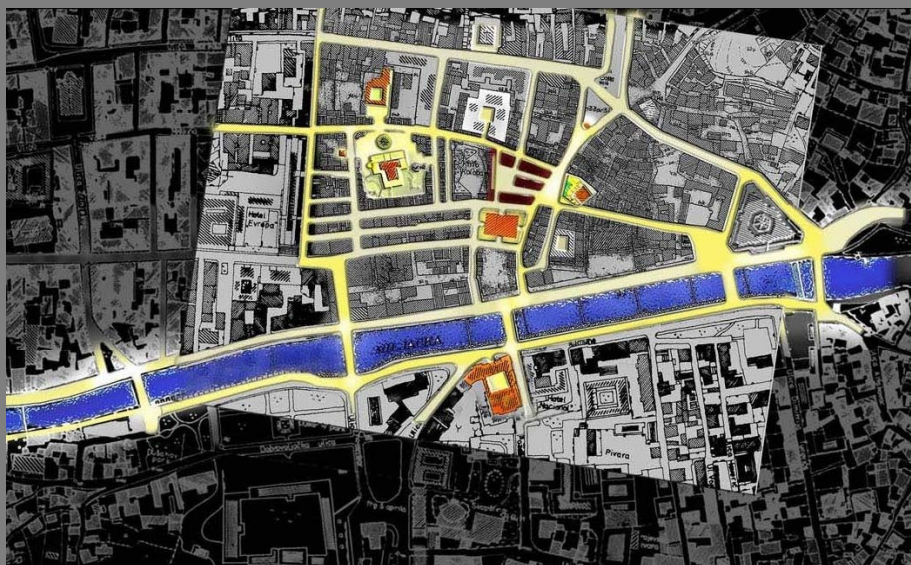

LIGHT REVEALS ARCHITECTURE

Illumination of the old part of Sarajevo by Srdja Hrisafovic

MASTER PLAN - BASCARSIJA

3 PARTS OF THE MASTER PLAN

AEROPLAN RESTAURANT

WATER FEATURE - MOSQUE WALL

MORICA HAN

MASTER PLAN – BRIDGES

LATIN BRIDGE

SEHERCEHAJIN BRIDGE

EIFFEL'S BRIDGE 15min. before the full hour

EIFFEL'S BRIDGE at midnight

TRGOVKE

designed costume LED fittings 6x1.5W