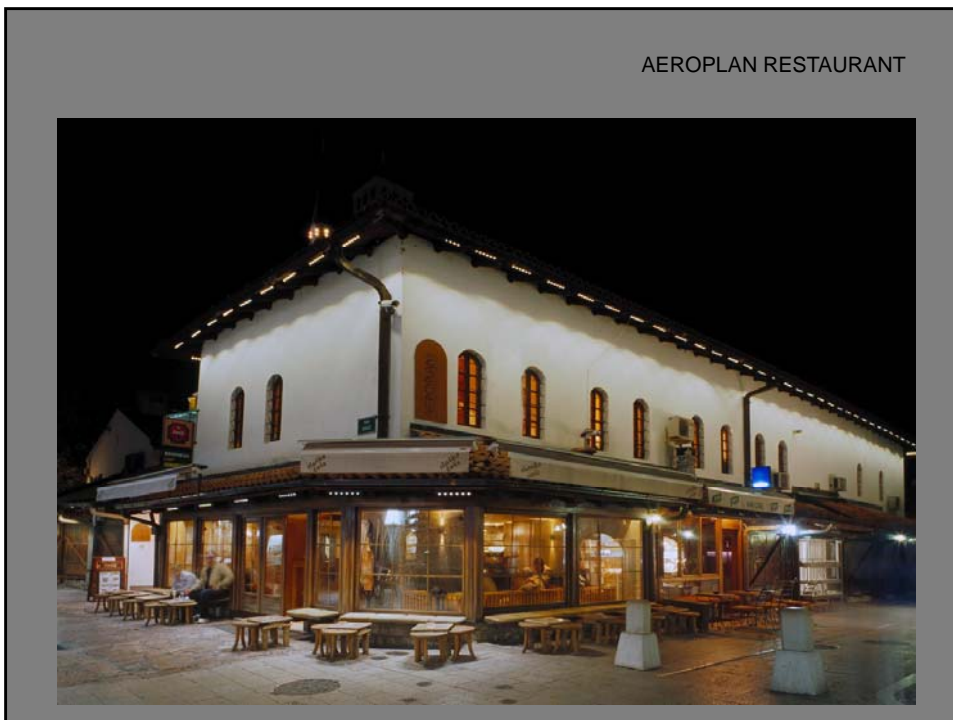

LIGHT REVEALS ARCHITECTURE

Illumination of the old part of Sarajevo by Srdja Hrisafovic

MASTER PLAN - BASCARSIJA

3 PARTS OF THE MASTER PLAN

AEROPLAN RESTAURANT

WATER FEATURE - MOSQUE WALL

MORICA HAN

MASTER PLAN – BRIDGES

LATIN BRIDGE

SEHERCEHAJIN BRIDGE

EIFFEL'S BRIDGE 15min. before the full hour

EIFFEL'S BRIDGE at midnight

TRGOVKE

designed costume LED fittings 6x1.5W